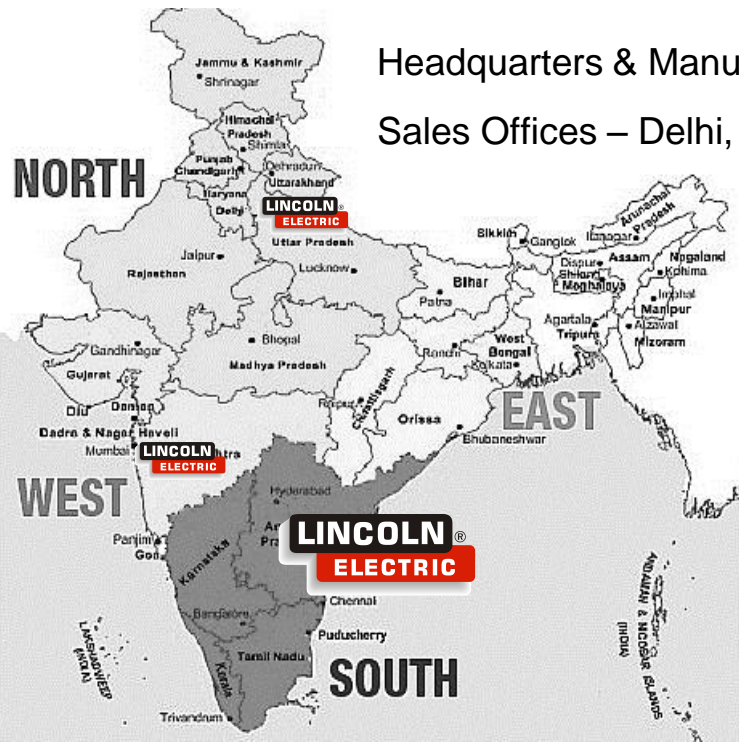

# LINCOLN ELECTRIC INDIA

Headquarters & Manufacturing Plant – Chennai

Sales Offices – Delhi, Pune