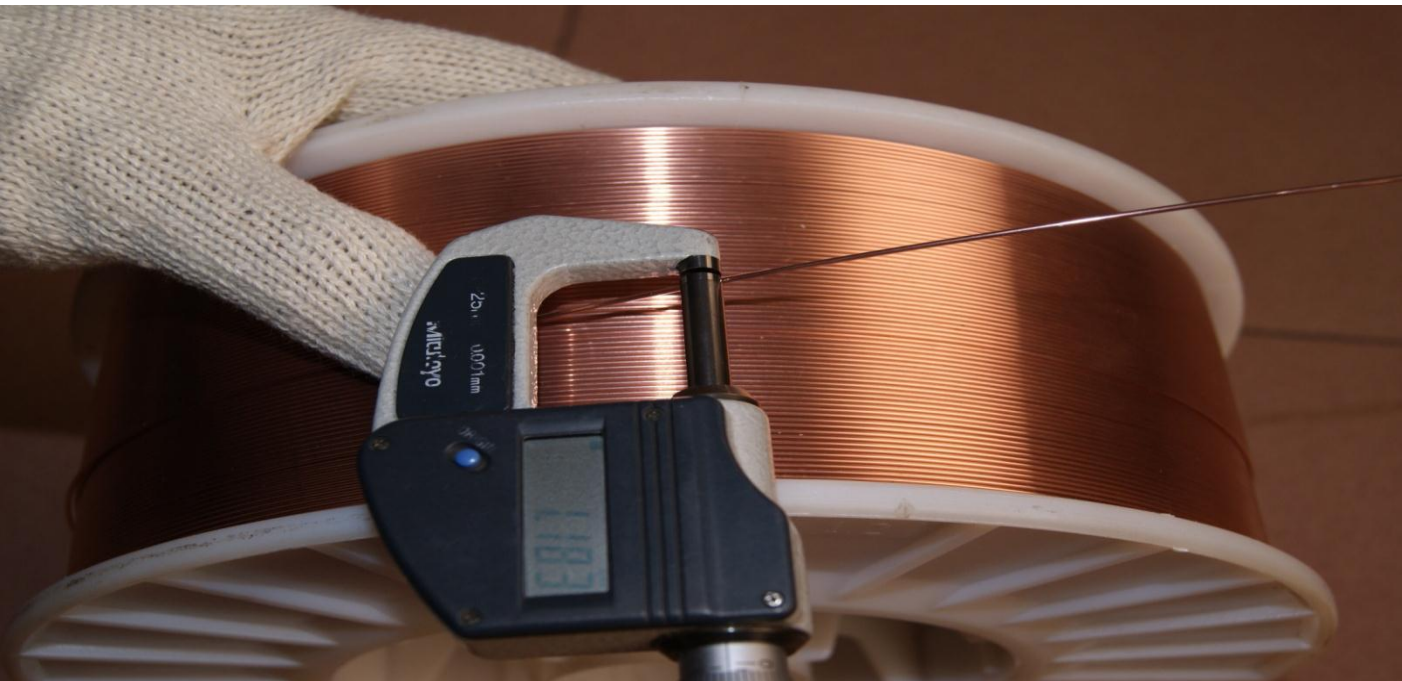

## WIRE DIAMETER...and LUBRICATION CONTROL

Consistent & Stable Arc – Low Spatter & Low Clean up Costs